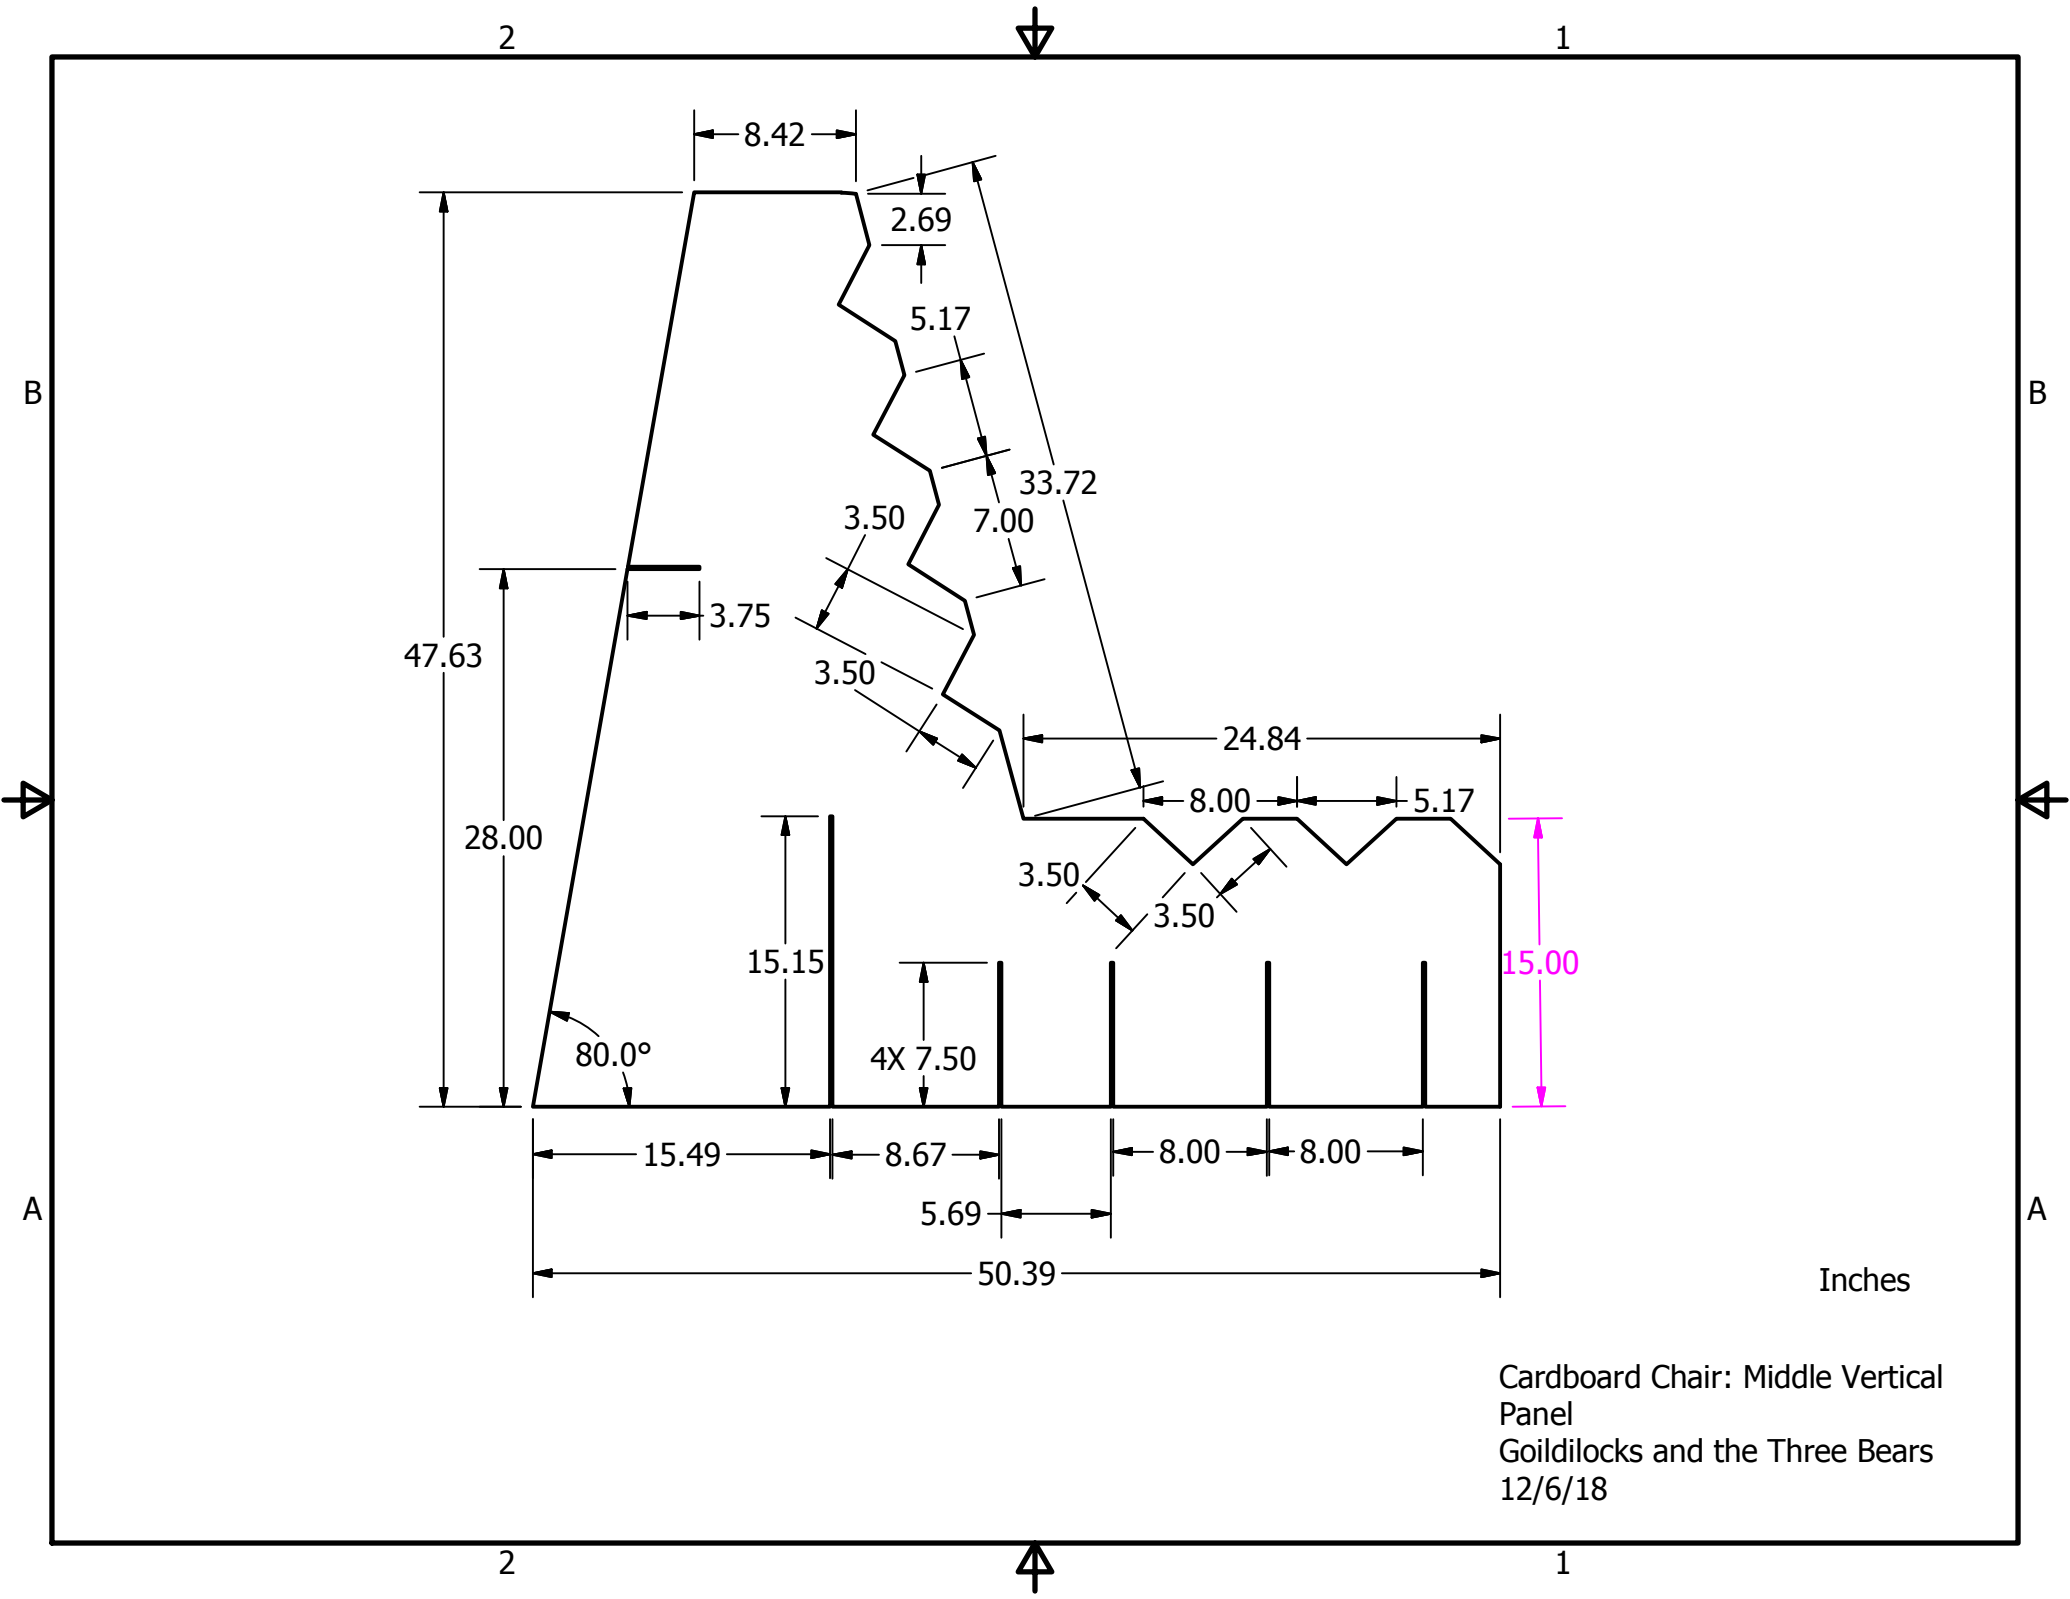

Cardboard Chair: Middle Vertical
Panel
Goildilocks and the Three Bears
12/6/18